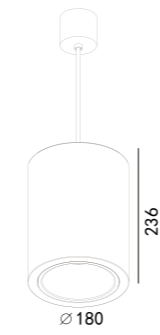

Pendant Light PRIVA

white grey black

225 123
LED Power 25W
Colour Temp 2700/3000K / 4000/5000K
Luminous 2871lm / 2871lm

225 124
LED Power 38W
Colour Temp 2700/3000K / 4000/5000K
Luminous 3889lm / 3889lm

225 121
LED Power 13W
Colour Temp 2700/3000K / 4000/5000K
Luminous 1325lm / 1425lm

225 125
LED Power 52W
Colour Temp 2700/3000K / 4000/5000K
Luminous 5123lm / 5478lm

225 122
LED Power 18W
Colour Temp 2700/3000K / 4000/5000K
Luminous 1917lm / 1917lm