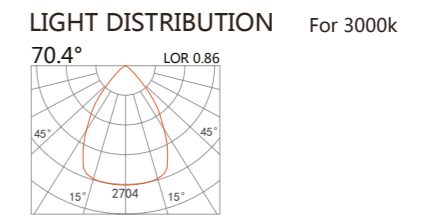

Pendant Light PRIVA

white grey black

225 123
LED Power 25W
Colour Temp 2700/3000K / 4000/5000K
Luminous 2871lm / 2871lm

225 124
LED Power 38W
Colour Temp 2700/3000K / 4000/5000K
Luminous 3889lm / 3889lm

225 121
LED Power 13W
Colour Temp 2700/3000K / 4000/5000K
Luminous 1325lm / 1425lm

225 125
LED Power 52W
Colour Temp 2700/3000K / 4000/5000K
Luminous 5123lm / 5478lm

225 122
LED Power 18W
Colour Temp 2700/3000K / 4000/5000K
Luminous 1917lm / 1917lm