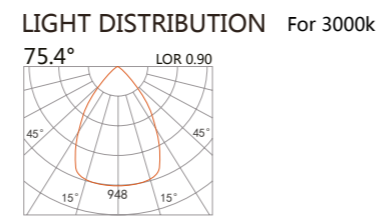

Pendant Light PRIVA

white grey black

225 123
LED Power 25W
Colour Temp 2700/3000K / 4000/5000K
Luminous 2871lm / 2871lm

225 124
LED Power 38W
Colour Temp 2700/3000K / 4000/5000K
Luminous 3889lm / 3889lm

225 121
LED Power 13W
Colour Temp 2700/3000K / 4000/5000K
Luminous 1325lm / 1425lm

225 125
LED Power 52W
Colour Temp 2700/3000K / 4000/5000K
Luminous 5123lm / 5478lm

225 122
LED Power 18W
Colour Temp 2700/3000K / 4000/5000K
Luminous 1917lm / 1917lm