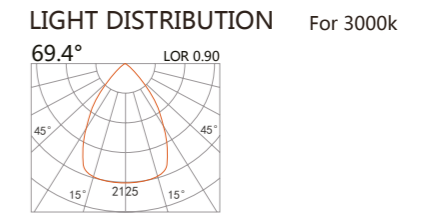

Pendant Light PRIVA

white grey black

225 123
LED Power 25W
Colour Temp 2700/3000K / 4000/5000K
Luminous 2871lm / 2871lm

225 124
LED Power 38W
Colour Temp 2700/3000K / 4000/5000K
Luminous 3889lm / 3889lm

225 121
LED Power 13W
Colour Temp 2700/3000K / 4000/5000K
Luminous 1325lm / 1425lm

225 125
LED Power 52W
Colour Temp 2700/3000K / 4000/5000K
Luminous 5123lm / 5478lm

225 122
LED Power 18W
Colour Temp 2700/3000K / 4000/5000K
Luminous 1917lm / 1917lm