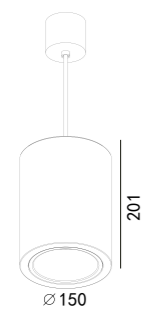

Pendant Light PRIVA

white grey black

225 123
LED Power 25W
Colour Temp 2700/3000K / 4000/5000K
Luminous 2871lm / 2871lm

225 124
LED Power 38W
Colour Temp 2700/3000K / 4000/5000K
Luminous 3889lm / 3889lm

225 121
LED Power 13W
Colour Temp 2700/3000K / 4000/5000K
Luminous 1325lm / 1425lm

225 125
LED Power 52W
Colour Temp 2700/3000K / 4000/5000K
Luminous 5123lm / 5478lm

225 122
LED Power 18W
Colour Temp 2700/3000K / 4000/5000K
Luminous 1917lm / 1917lm