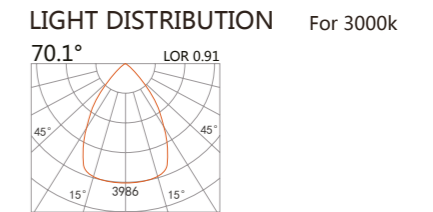

Pendant Light PRIVA

white grey black

225 123
LED Power 25W
Colour Temp 2700/3000K / 4000/5000K
Luminous 2871lm / 2871lm

225 124
LED Power 38W
Colour Temp 2700/3000K / 4000/5000K
Luminous 3889lm / 3889lm

225 121
LED Power 13W
Colour Temp 2700/3000K / 4000/5000K
Luminous 1325lm / 1425lm

225 125
LED Power 52W
Colour Temp 2700/3000K / 4000/5000K
Luminous 5123lm / 5478lm

225 122
LED Power 18W
Colour Temp 2700/3000K / 4000/5000K
Luminous 1917lm / 1917lm